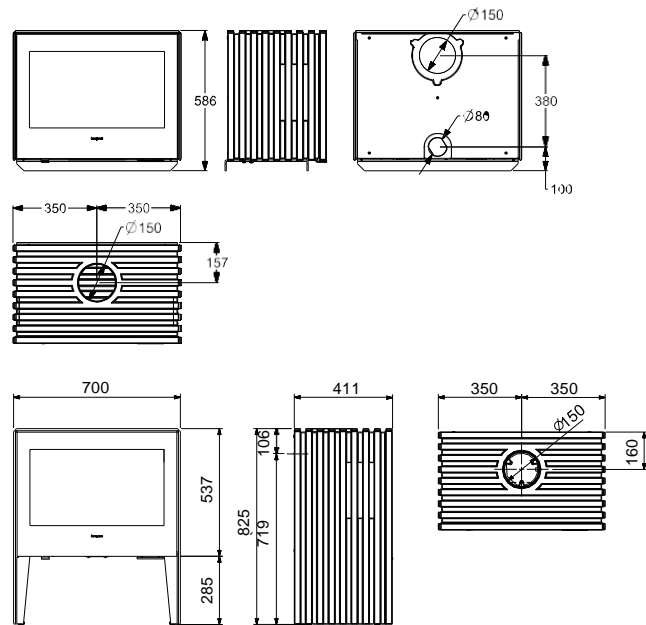

Heat Capacity	15-18sq
Peak Efficiency	67%
Emissions	1.5
Max. log length	400mm

Key Features

- ✓ White cast iron liners
- ✓ Clean contemporary design
- ✓ Cast Iron radiant heat
- ✓ Large glass viewing area

Glass hearth pictured in this brochure is not available in Australia. Please refer to specification page for more details.

Dimensions, Specifications and Clearances

Model		Width	Depth	Height	Weight	A	B	C	D
Vista	Skamol 25mm Wall Shield	530	455	1065	205	685	785	545	475
	25mm Wall Gap and 25mm Skamol Shield					385	835	150	150
Glance Glance L	No Shielding	704	410	590	185	560	750	400	400
	Firebox shield			820		460	825	475	300
	Firebox + **2 x Flue shield					335	825	475	175
E30M	Firebox Heatshield + ** 2 x Flue Shield	660	540	740	150	327	830	500	200
E40	Firebox Heatshield + Solid Flue Shield	600	430	870	150	412	800	500	275

VISTA

Hearth Dimensions 6mm cement sheet

Flue Configuration 6" active / 8" solid

GLANCE & GLANCE L

Hearth Dimensions 18mm cement sheet

Flue Configuration 6" active / 8" solid
**6" active / 7" internal heatshield / 8" solid

Hearth Dimensions

All measurements are to the combustible material

E30M

E40

Hearth Dimensions 12mm cement sheet

Flue Configuration **6" active / 7" internal heatshield / 8" solid

Hearth Dimensions 9mm cement sheet