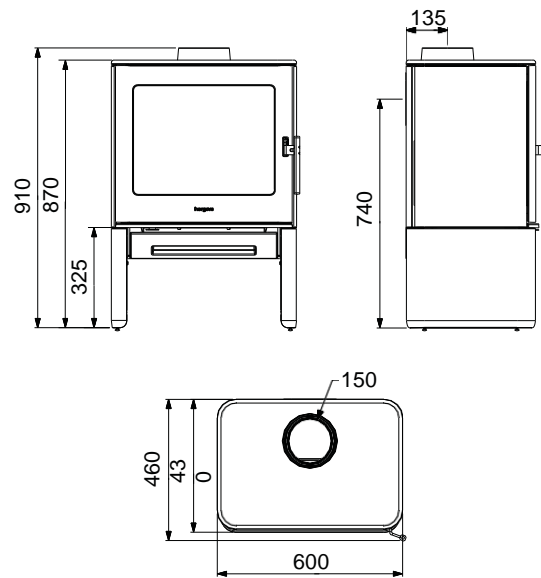

Heat Capacity	15-18sq
Peak Efficiency	67%
Emissions	1.5
Max. log length	400mm

Key Features

- ✓ White cast iron liners
- ✓ Clean contemporary design
- ✓ Cast Iron radiant heat
- ✓ Large glass viewing area

Glass hearth pictured in this brochure is not available in Australia. Please refer to specification page for more details.

Dimensions, Specifications and Clearances

Model		Width	Depth	Height	Weight	A	B	C	D
Vista	Skamol 25mm Wall Shield	530	455	1065	205	685	785	545	475
	25mm Wall Gap and 25mm Skamol Shield					385	835	150	150
Glance Glance L	No Shielding	704	410	590	185	560	750	400	400
	Firebox shield			820		460	825	475	300
	Firebox + **2 x Flue shield					335	825	475	175
E30M	Firebox Heatshield + ** 2 x Flue Shield	660	540	740	150	327	830	500	200
E40	Firebox Heatshield + Solid Flue Shield	600	430	870	150	412	800	500	275

VISTA

Hearth Dimensions 6mm cement sheet

Flue Configuration 6" active / 8" solid

GLANCE & GLANCE L

Hearth Dimensions 18mm cement sheet

Flue Configuration 6" active / 8" solid
**6" active / 7" internal heatshield / 8" solid

Hearth Dimensions

All measurements are to the combustible material

E30M

E40

Hearth Dimensions 12mm cement sheet

Flue Configuration **6" active / 7" internal heatshield / 8" solid

Hearth Dimensions 9mm cement sheet