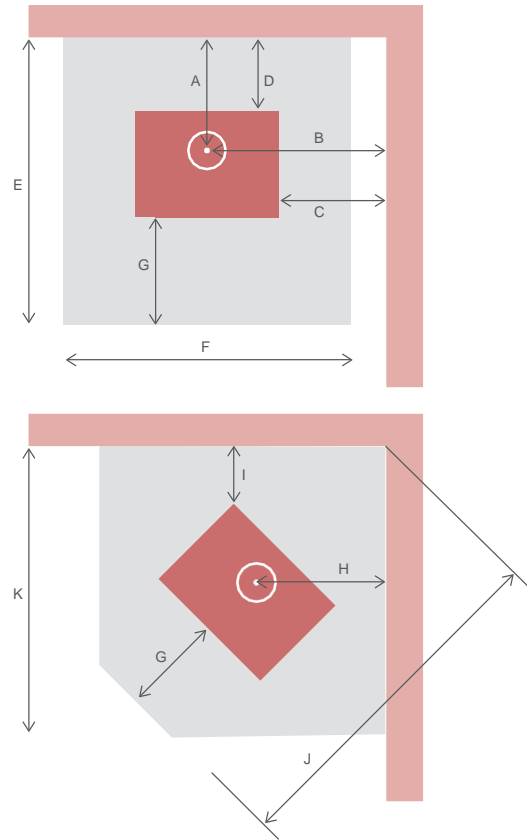

Heat Capacity	15-18sq
Peak Efficiency	67%
Emissions	1.5
Max. log length	400mm

Key Features

- ✓ White cast iron liners
- ✓ Clean contemporary design
- ✓ Cast Iron radiant heat
- ✓ Large glass viewing area

Glass hearth pictured in this brochure is not available in Australia. Please refer to specification page for more details.

Dimensions, Specifications and Clearances

Model		Width	Depth	Height	Weight	A	B	C	D
Vista	Skamol 25mm Wall Shield	530	455	1065	205	685	785	545	475
	25mm Wall Gap and 25mm Skamol Shield					385	835	150	150
Glance Glance L	No Shielding	704	410	590	185	560	750	400	400
	Firebox shield			820		460	825	475	300
	Firebox + **2 x Flue shield					335	825	475	175
E30M	Firebox Heatshield + ** 2 x Flue Shield	660	540	740	150	327	830	500	200
E40	Firebox Heatshield + Solid Flue Shield	600	430	870	150	412	800	500	275

VISTA

Hearth Dimensions 6mm cement sheet

Flue Configuration 6" active / 8" solid

GLANCE & GLANCE L

Hearth Dimensions 18mm cement sheet

Flue Configuration 6" active / 8" solid
**6" active / 7" internal heatshield / 8" solid

Hearth Dimensions

All measurements are to the combustible material

E30M

E40

Hearth Dimensions 12mm cement sheet

Flue Configuration **6" active / 7" internal heatshield / 8" solid

Hearth Dimensions 9mm cement sheet