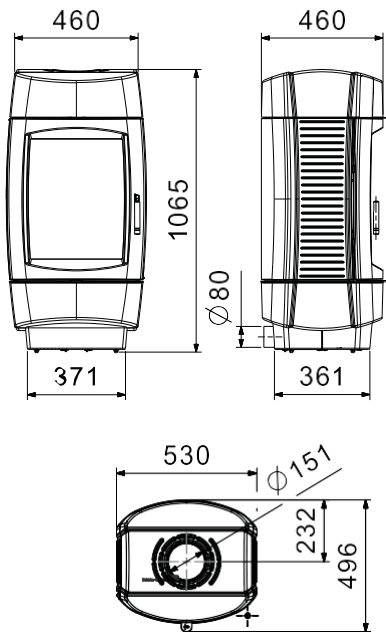

Heat Capacity	15-18sq
Peak Efficiency	67%
Emissions	1.5
Max. log length	400mm

Key Features

- ✓ White cast iron liners
- ✓ Clean contemporary design
- ✓ Cast Iron radiant heat
- ✓ Large glass viewing area

Glass hearth pictured in this brochure is not available in Australia. Please refer to specification page for more details.

Dimensions, Specifications and Clearances

Model		Width	Depth	Height	Weight	A	B	C	D
Vista	Skamol 25mm Wall Shield	530	455	1065	205	685	785	545	475
	25mm Wall Gap and 25mm Skamol Shield					385	835	150	150
Glance Glance L	No Shielding	704	410	590	185	560	750	400	400
	Firebox shield			820		460	825	475	300
	Firebox + **2 x Flue shield					335	825	475	175
E30M	Firebox Heatshield + ** 2 x Flue Shield	660	540	740	150	327	830	500	200
E40	Firebox Heatshield + Solid Flue Shield	600	430	870	150	412	800	500	275

VISTA

Hearth Dimensions 6mm cement sheet

Flue Configuration 6" active / 8" solid

GLANCE & GLANCE L

Hearth Dimensions 18mm cement sheet

Flue Configuration 6" active / 8" solid
**6" active / 7" internal heatshield / 8" solid

Hearth Dimensions

All measurements are to the combustible material

E30M

E40

Hearth Dimensions 12mm cement sheet

Flue Configuration **6" active / 7" internal heatshield / 8" solid

Hearth Dimensions 9mm cement sheet