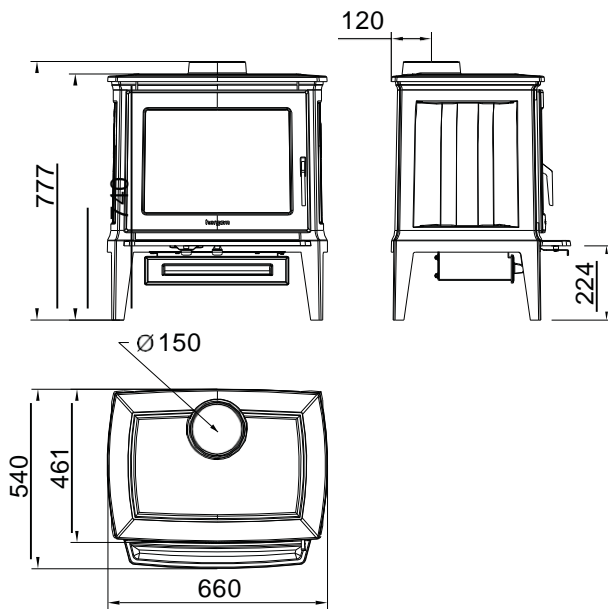

Heat Capacity	15-18sq
Peak Efficiency	67%
Emissions	1.5
Max. log length	400mm

Key Features

- ✓ White cast iron liners
- ✓ Clean contemporary design
- ✓ Cast Iron radiant heat
- ✓ Large glass viewing area

VISTA

Hearth Dimensions 6mm cement sheet

Flue Configuration 6" active / 8" solid

GLANCE & GLANCE L

Hearth Dimensions 18mm cement sheet

Flue Configuration 6" active / 8" solid
**6" active / 7" internal heatshield / 8" solid

Hearth Dimensions

All measurements are to the combustible material

E30M

E40

Hearth Dimensions 12mm cement sheet

Flue Configuration **6" active / 7" internal heatshield / 8" solid

Hearth Dimensions 9mm cement sheet