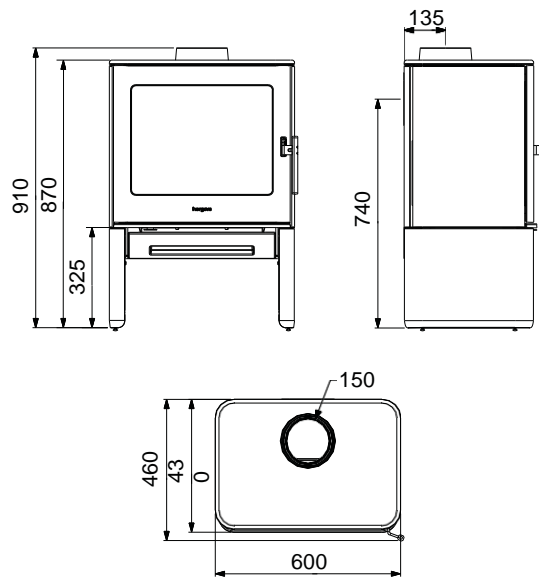

Heat Capacity	15-18sq
Peak Efficiency	67%
Emissions	1.5
Max. log length	400mm

Key Features

- ✓ White cast iron liners
- ✓ Clean contemporary design
- ✓ Cast Iron radiant heat
- ✓ Large glass viewing area

Glass hearth pictured in this brochure is not available in Australia. Please refer to specification page for more details.

Dimensions, Specifications and Clearances

Model		Width	Depth	Height	Weight	A	B	C	D
Vista	Skamol 25mm Wall Shield	530	455	1065	205	685	785	545	475
	25mm Wall Gap and 25mm Skamol Shield					385	835	150	150
Glance Glance L	No Shielding	704	410	590	185	560	750	400	400
	Firebox shield			820		460	825	475	300
	Firebox + **2 x Flue shield					335	825	475	175
E30M	Firebox Heatshield + ** 2 x Flue Shield	660	540	740	150	327	830	500	200
E40	Firebox Heatshield + Solid Flue Shield	600	430	870	150	412	800	500	275

VISTA

Hearth Dimensions 6mm cement sheet

Flue Configuration 6" active / 8" solid

GLANCE & GLANCE L

Hearth Dimensions 18mm cement sheet

Flue Configuration 6" active / 8" solid
**6" active / 7" internal heatshield / 8" solid

Hearth Dimensions

All measurements are to the combustible material

E30M

E40

Hearth Dimensions 12mm cement sheet

Flue Configuration **6" active / 7" internal heatshield / 8" solid

Hearth Dimensions 9mm cement sheet