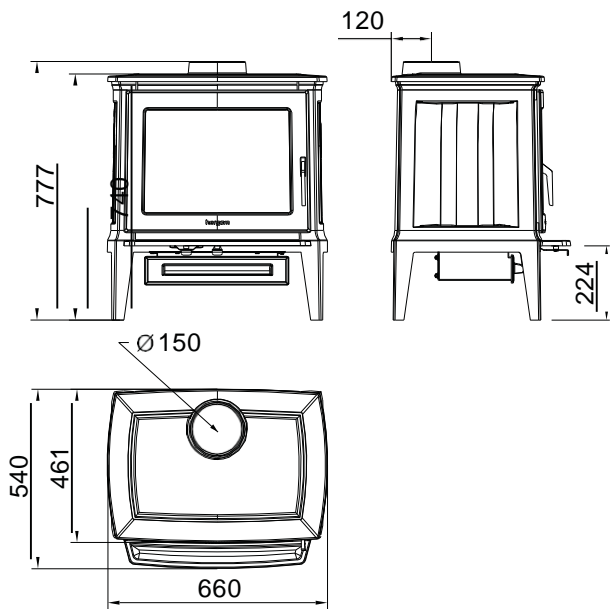

Heat Capacity	15 - 18 sq
Peak Efficiency	67%
Emissions	1.5
Max. log length	400mm

Key Features

- ✓ Traditional design on solid cast iron legs
- ✓ White cast iron liners
- ✓ Cast Iron radiant heat
- ✓ Large glass viewing area

Heat Capacity	15-18sq
Peak Efficiency	67%
Emissions	1.5
Max. log length	400mm

Key Features

- ✓ White cast iron liners
- ✓ Clean contemporary design
- ✓ Cast Iron radiant heat
- ✓ Large glass viewing area

VISTA

Hearth Dimensions 6mm cement sheet

Flue Configuration 6" active / 8" solid

GLANCE & GLANCE L

Hearth Dimensions 18mm cement sheet

Flue Configuration 6" active / 8" solid
**6" active / 7" internal heatshield / 8" solid

Hearth Dimensions

All measurements are to the combustible material

E30M

E40

Hearth Dimensions 12mm cement sheet

Flue Configuration **6" active / 7" internal heatshield / 8" solid

Hearth Dimensions 9mm cement sheet