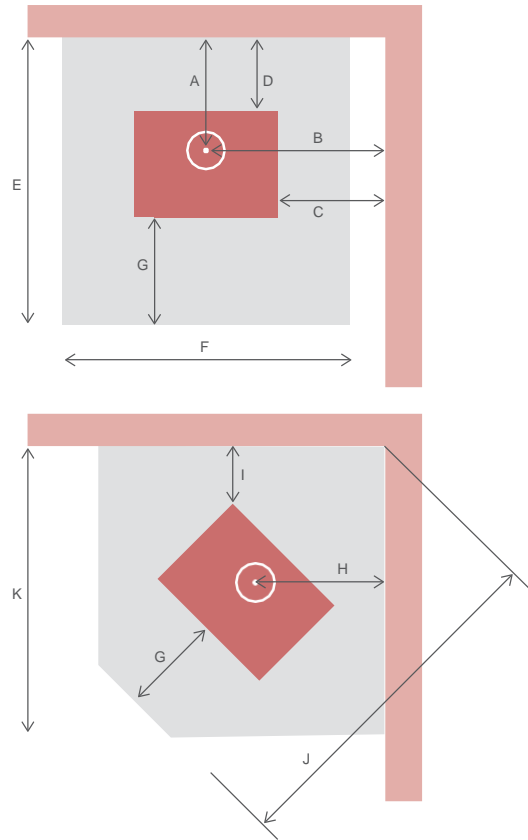

Heat Capacity	15-18sq
Peak Efficiency	67%
Emissions	1.5
Max. log length	400mm

Key Features

- ✓ White cast iron liners
- ✓ Clean contemporary design
- ✓ Cast Iron radiant heat
- ✓ Large glass viewing area

Glass hearth pictured in this brochure is not available in Australia. Please refer to specification page for more details.

Dimensions, Specifications and Clearances

Model		Width	Depth	Height	Weight	A	B	C	D
Vista	Skamol 25mm Wall Shield	530	455	1065	205	685	785	545	475
	25mm Wall Gap and 25mm Skamol Shield					385	835	150	150
Glance Glance L	No Shielding	704	410	590	185	560	750	400	400
	Firebox shield			820		460	825	475	300
	Firebox + **2 x Flue shield					335	825	475	175
E30M	Firebox Heatshield + ** 2 x Flue Shield	660	540	740	150	327	830	500	200
E40	Firebox Heatshield + Solid Flue Shield	600	430	870	150	412	800	500	275

VISTA

Hearth Dimensions 6mm cement sheet

Flue Configuration 6" active / 8" solid

GLANCE & GLANCE L

Hearth Dimensions 18mm cement sheet

Flue Configuration 6" active / 8" solid
**6" active / 7" internal heatshield / 8" solid

Hearth Dimensions

All measurements are to the combustible material

E30M

E40

Hearth Dimensions 12mm cement sheet

Flue Configuration **6" active / 7" internal heatshield / 8" solid

Hearth Dimensions 9mm cement sheet